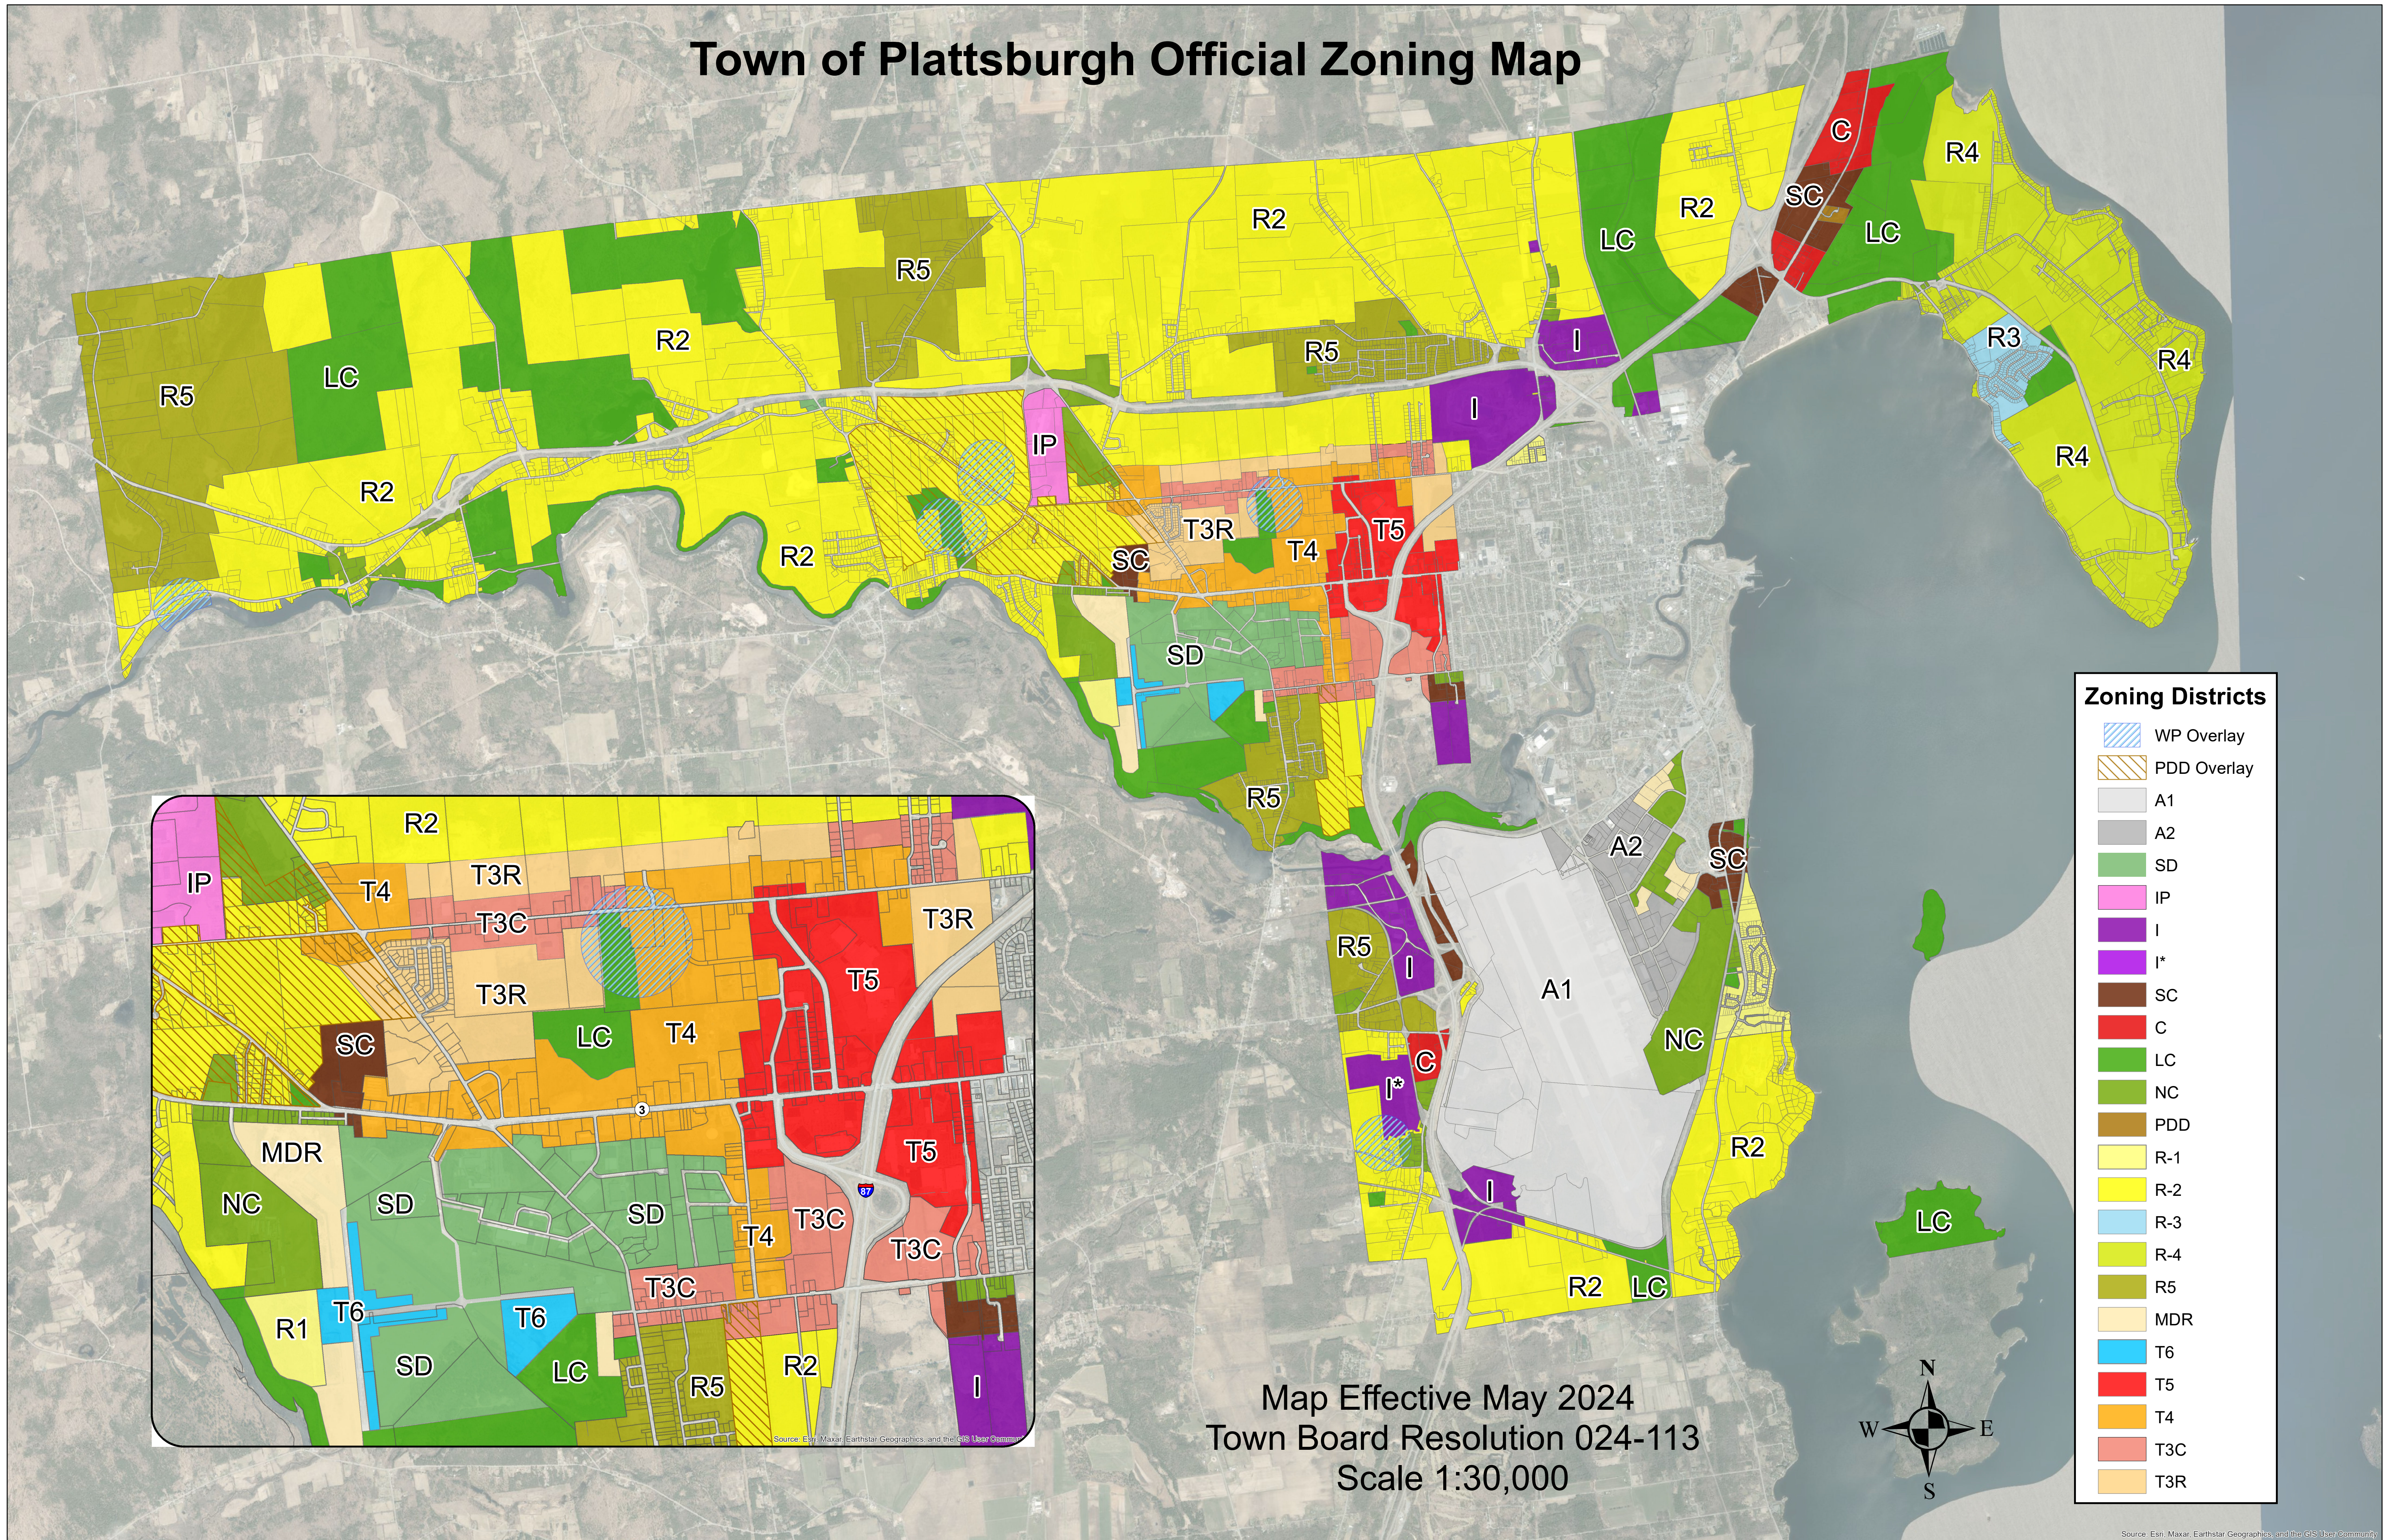

Town of Plattsburgh Official Zoning Map

Zoning Districts

	WP Overlay
	PDD Overlay
	A1
	A2
	SD
	IP
	I
	I*
	SC
	C
	LC
	NC
	PDD
	R-1
	R-2
	R-3
	R-4
	R5
	MDR
	T6
	T5
	T4
	T3C
	T3R

Map Effective May 2024
Town Board Resolution 024-113
Scale 1:30,000