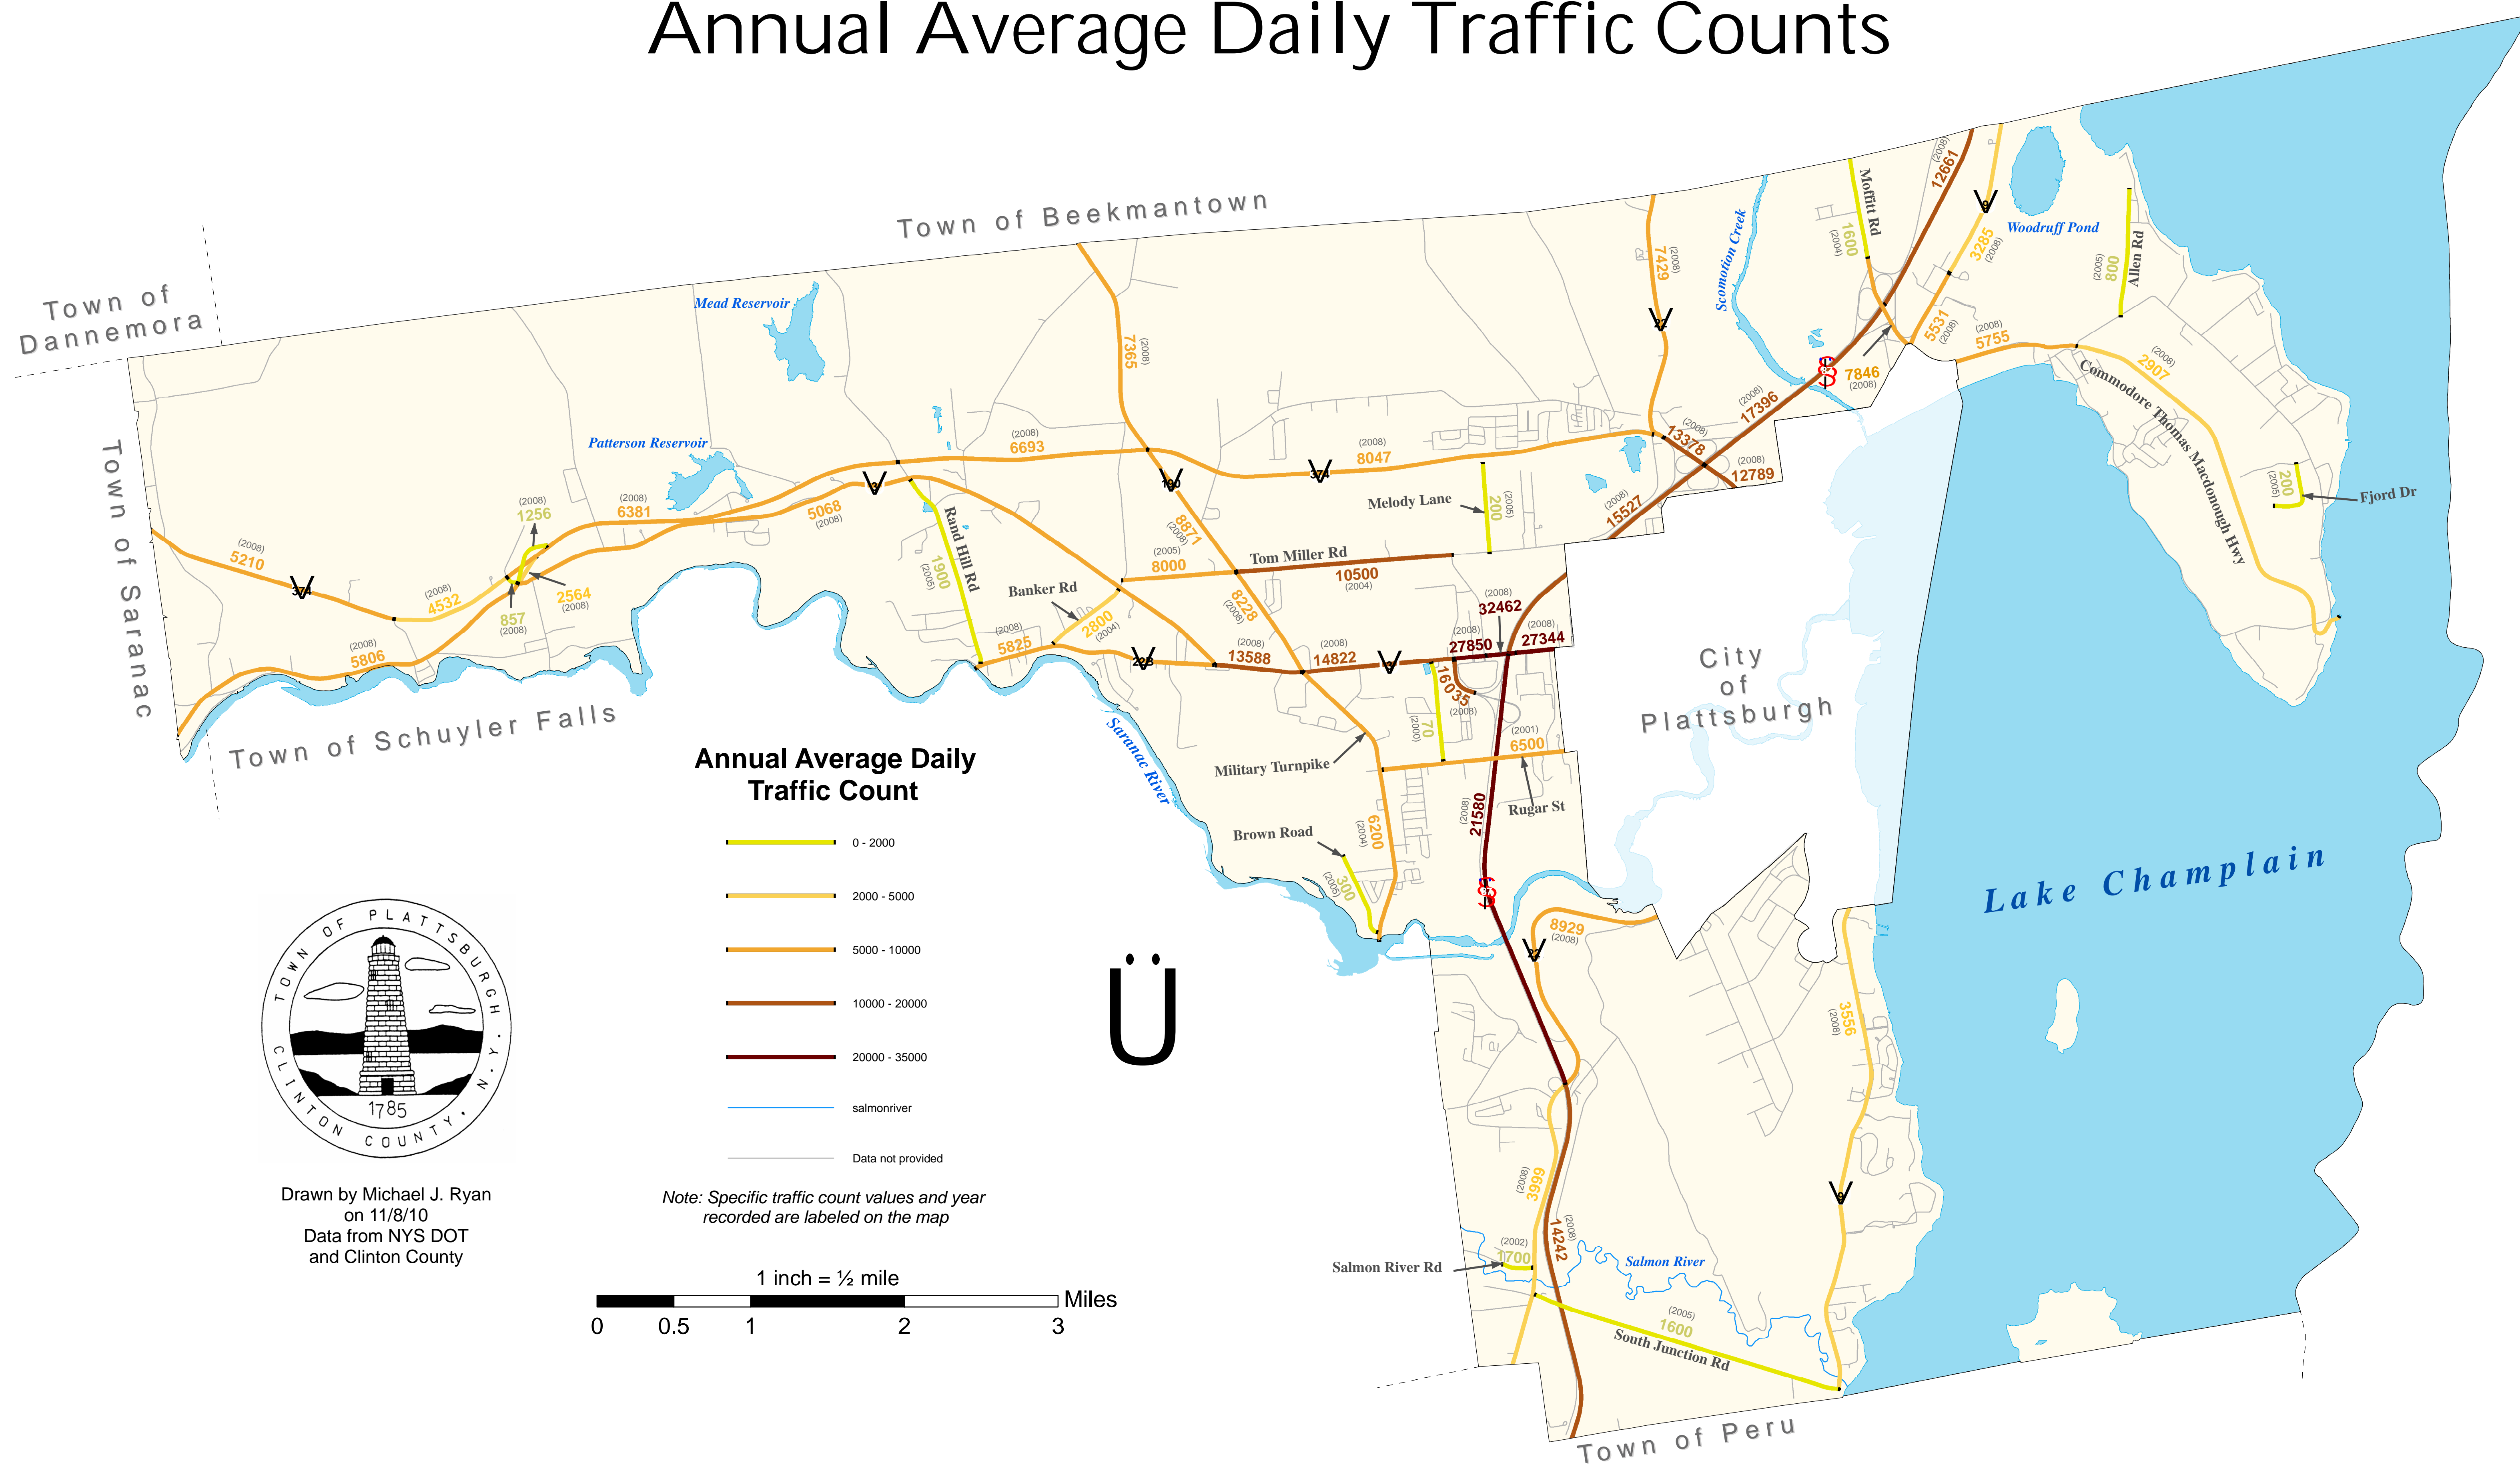

# Town of Plattsburgh Annual Average Daily Traffic Counts

Drawn by Michael J. Ryan  
on 11/8/10  
Data from NYS DOT  
and Clinton County